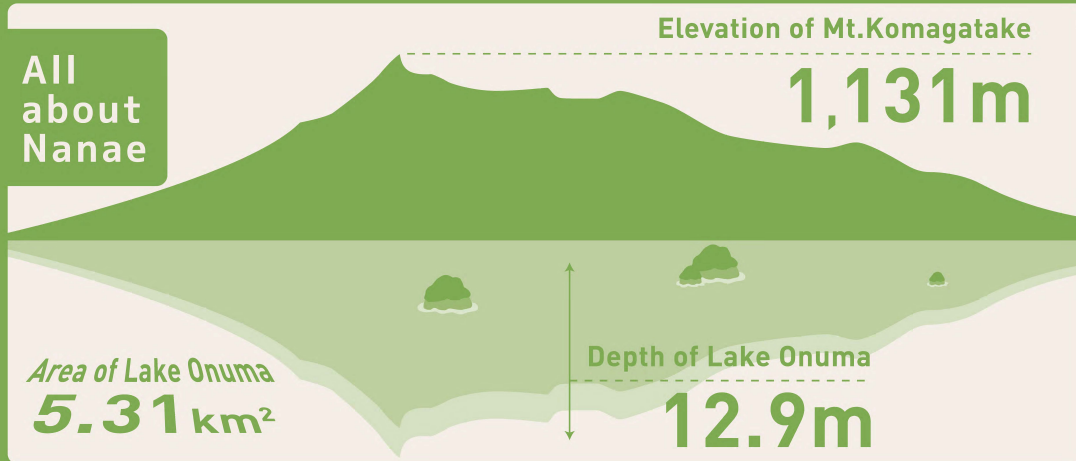

All about Nanae

Publisher
Industry and Tourism Division,
Economic Department, Nanae Town
1-1 6-chome, Honcho, Nanae-cho,
Kameda-gun, Hokkaido
TEL 0138-65-2517

Nanae Onuma
International Tourism
and Convention
Association website